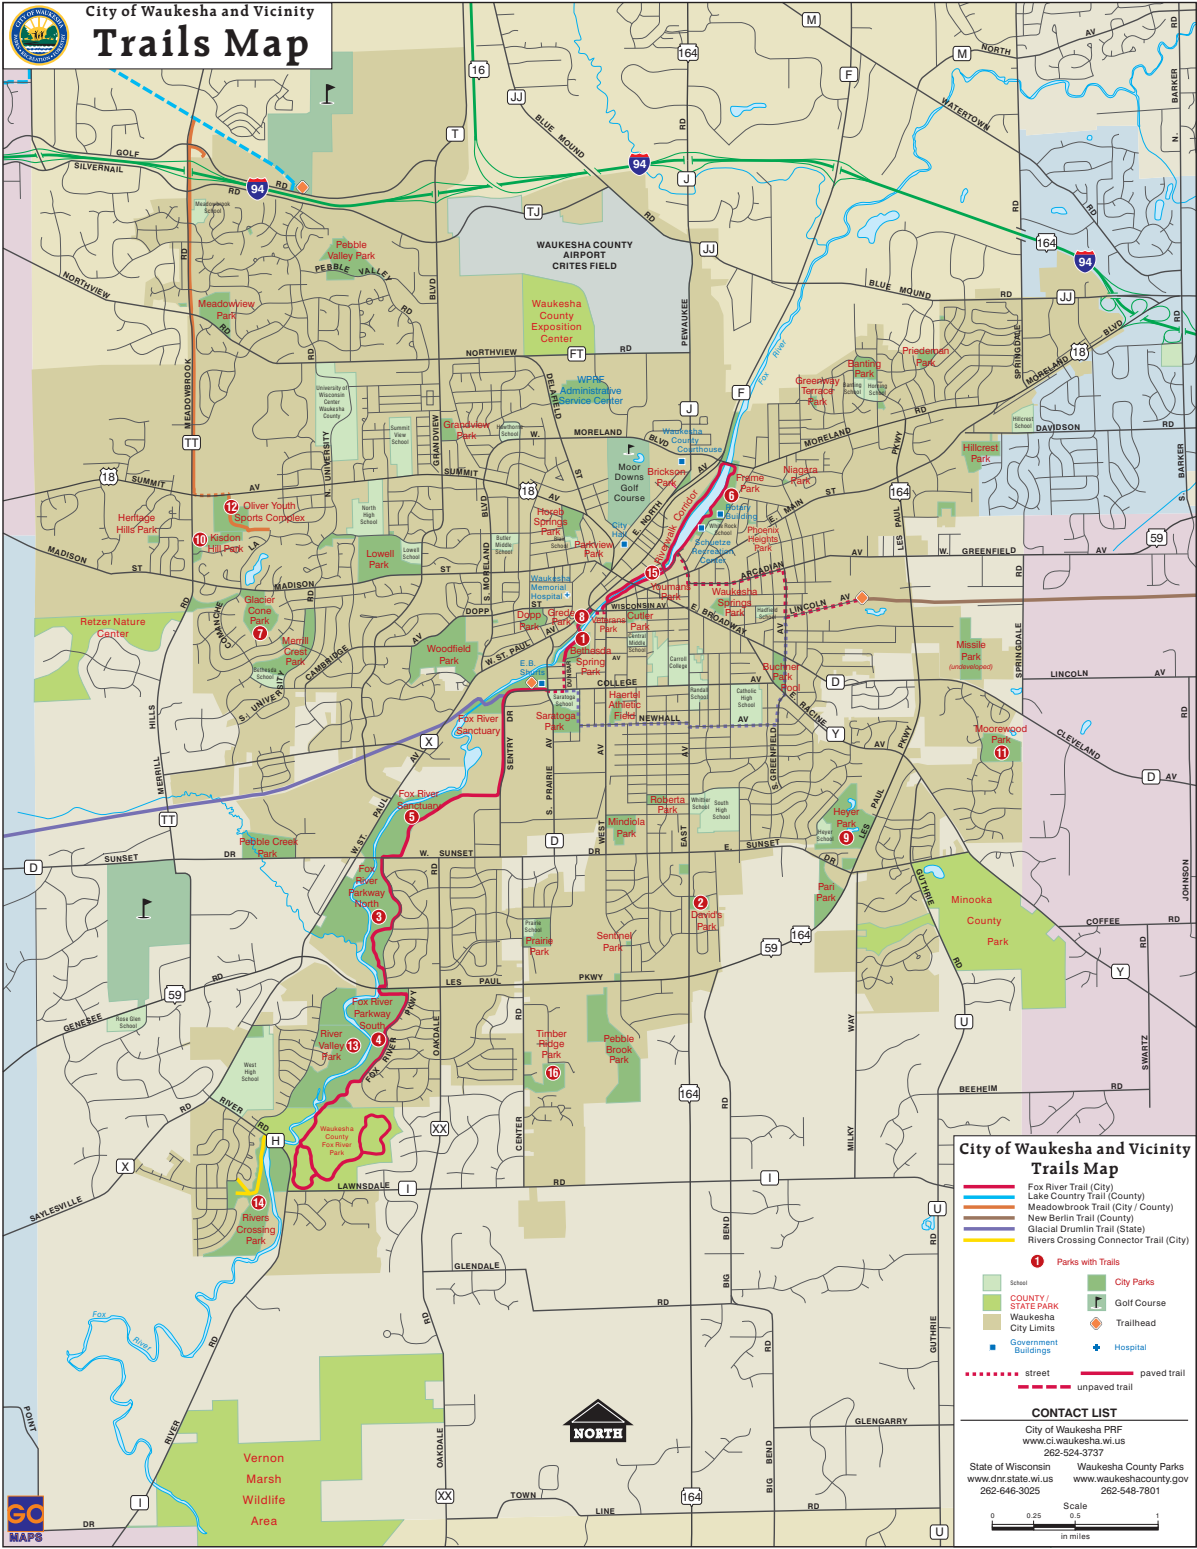

City of Waukesha and Vicinity Trails Map

City of Waukesha and Vicinity Trails Map

- Parks with Trails
- School
- COUNTY / STATE PARK
- City Parks
- Golf Course
- Waukesha
- City Limits
- Trailhead
- Government Buildings
- Hospital

CONTACT LIST

City of Waukesha PRF
www.ci.waukesha.wi.us
262-524-3737

State of Wisconsin
www.dnr.state.wi.us
262-546-3025

Waukesha County Parks
www.waukeshacounty.gov
262-546-7901

Scale
0 0.25 0.5 1
in miles